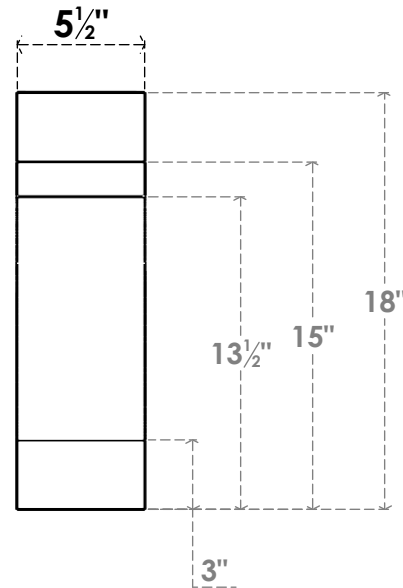

ITEM NUMBER: BRCPC055X14000X18000MRC

5 1/2"W X 14"D X 18"H MERCED ARCHITECTURAL GRADE PVC CLOSED KNEE BRACE

SIDE PROFILE

FRONT PROFILE

ISOMETRIC

EKENA MILLWORK
2300 WEST MAIN ST.
CLARKSVILLE, TX 75426
TOLL FREE: 866-607-0453
WWW.EKENAMILLWORK.COM