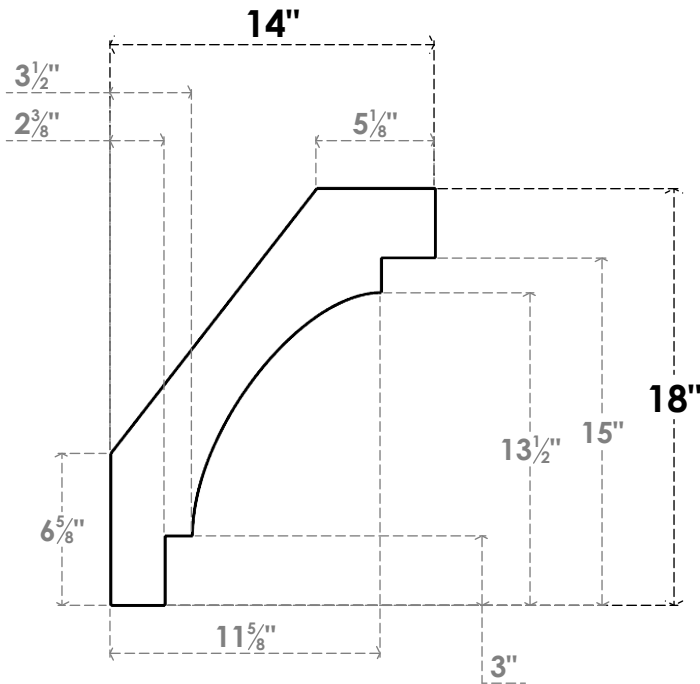

ITEM NUMBER: BRCPC055X14000X18000MRC

5 1/2"W X 14"D X 18"H MERCED ARCHITECTURAL GRADE PVC CLOSED KNEE BRACE

SIDE PROFILE

FRONT PROFILE

ISOMETRIC

EKENA MILLWORK
2300 WEST MAIN ST.
CLARKSVILLE, TX 75426
TOLL FREE: 866-607-0453
WWW.EKENAMILLWORK.COM

NOTES

1. INSTALLATION TO BE COMPLETED IN ACCORDANCE WITH MANUFACTURER'S SPECIFICATIONS.
2. DRAWING MAY NOT BE TO SCALE
3. THIS DRAWING IS INTENDED FOR DESIGN AND PLANNING PURPOSES ONLY.
4. ALL INFORMATION CONTAINED HEREIN WAS CURRENT AT THE TIME OF DEVELOPMENT BUT MUST BE REVIEWED AND APPROVED BY THE PRODUCT MANUFACTURER TO BE CONSIDERED ACCURATE.
5. ARCHITECTURAL GRADE PVC PRODUCTS ARE MADE FROM EXPANDED CELLULAR PVC AND COME NATURALLY WHITE BUT MAY BE PAINTED